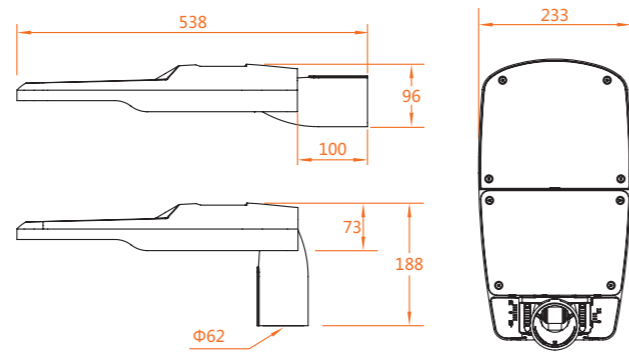

Traveler

Features

- Traveler is born for a city road. She is energy-saving lamp products which comply with road lighting standards.
- Simple & Modern design with streamlined appearance make lamps corresponding with the city.
- Focus in every detail, simply clever was motto for our team.
Ip66 protection with durable electrostatic spray which apply to harsh outdoor applications
- Tool free for open, reasonable layout design brings simple maintenance.

1. Arc shape cooling guide design result in effective heat dissipation and excellent guide dust removal ability.
2. Tilt Angle is 0°, +5°, +10°, +15° for post-top and -10°, -5°, 0°, +5°, +10°, +15° for bracket.
3. Combined optical lens, a wide variety of optics feature apply to kinds of road lighting requirements.