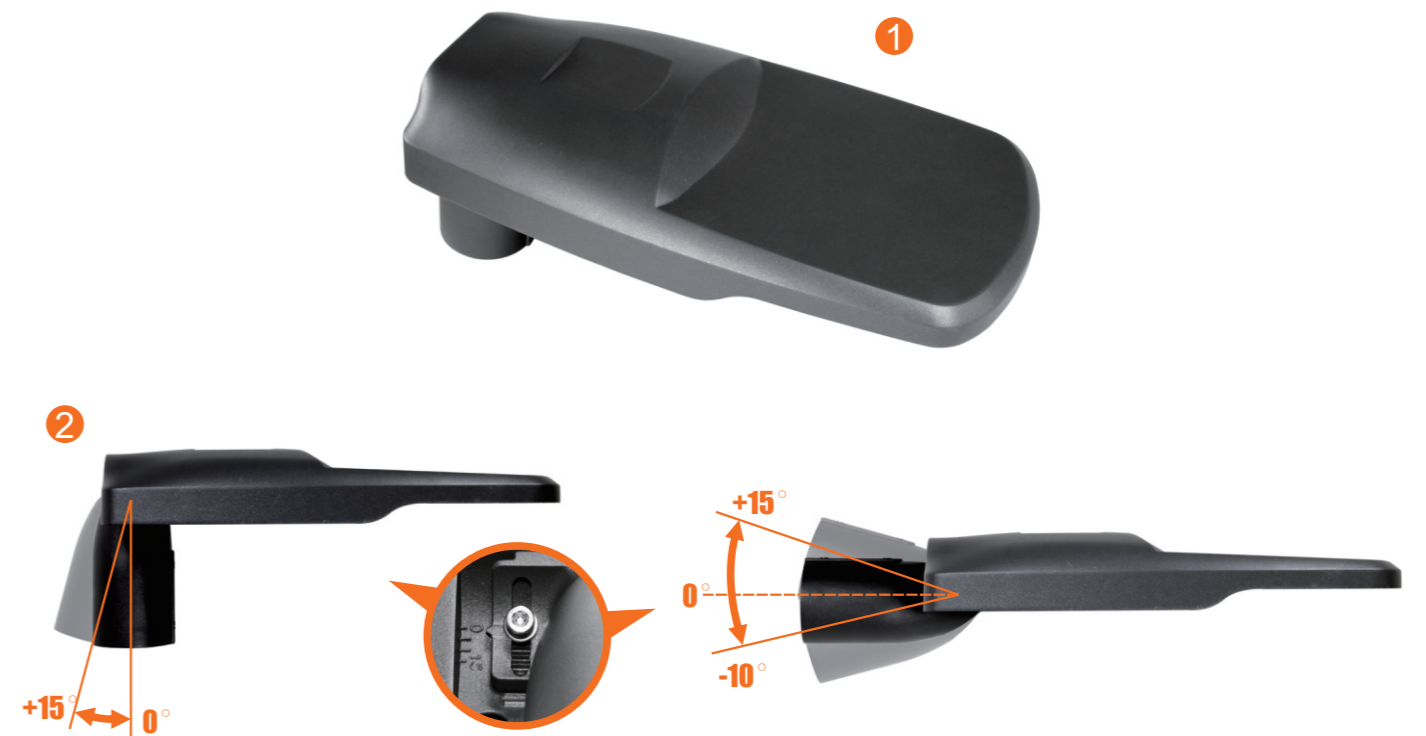

Traveler

Features

- Traveler is born for a city road. She is energy-saving lamp products which comply with road lighting standards.
- Simple & Modern design with streamlined appearance make lamps corresponding with the city.
- Focus in every detail, simply clever was motto for our team.
Ip66 protection with durable electrostatic spray which apply to harsh outdoor applications
- Tool free for open, reasonable layout design brings simple maintenance.

1. Arc shape cooling guide design result in effective heat dissipation and excellent guide dust removal ability.
2. Tilt Angle is 0°, +5°, +10°, +15° for post-top and -10°, -5°, 0°, +5°, +10°, +15° for bracket.
3. Combined optical lens, a wide variety of optics feature apply to kinds of road lighting requirements.